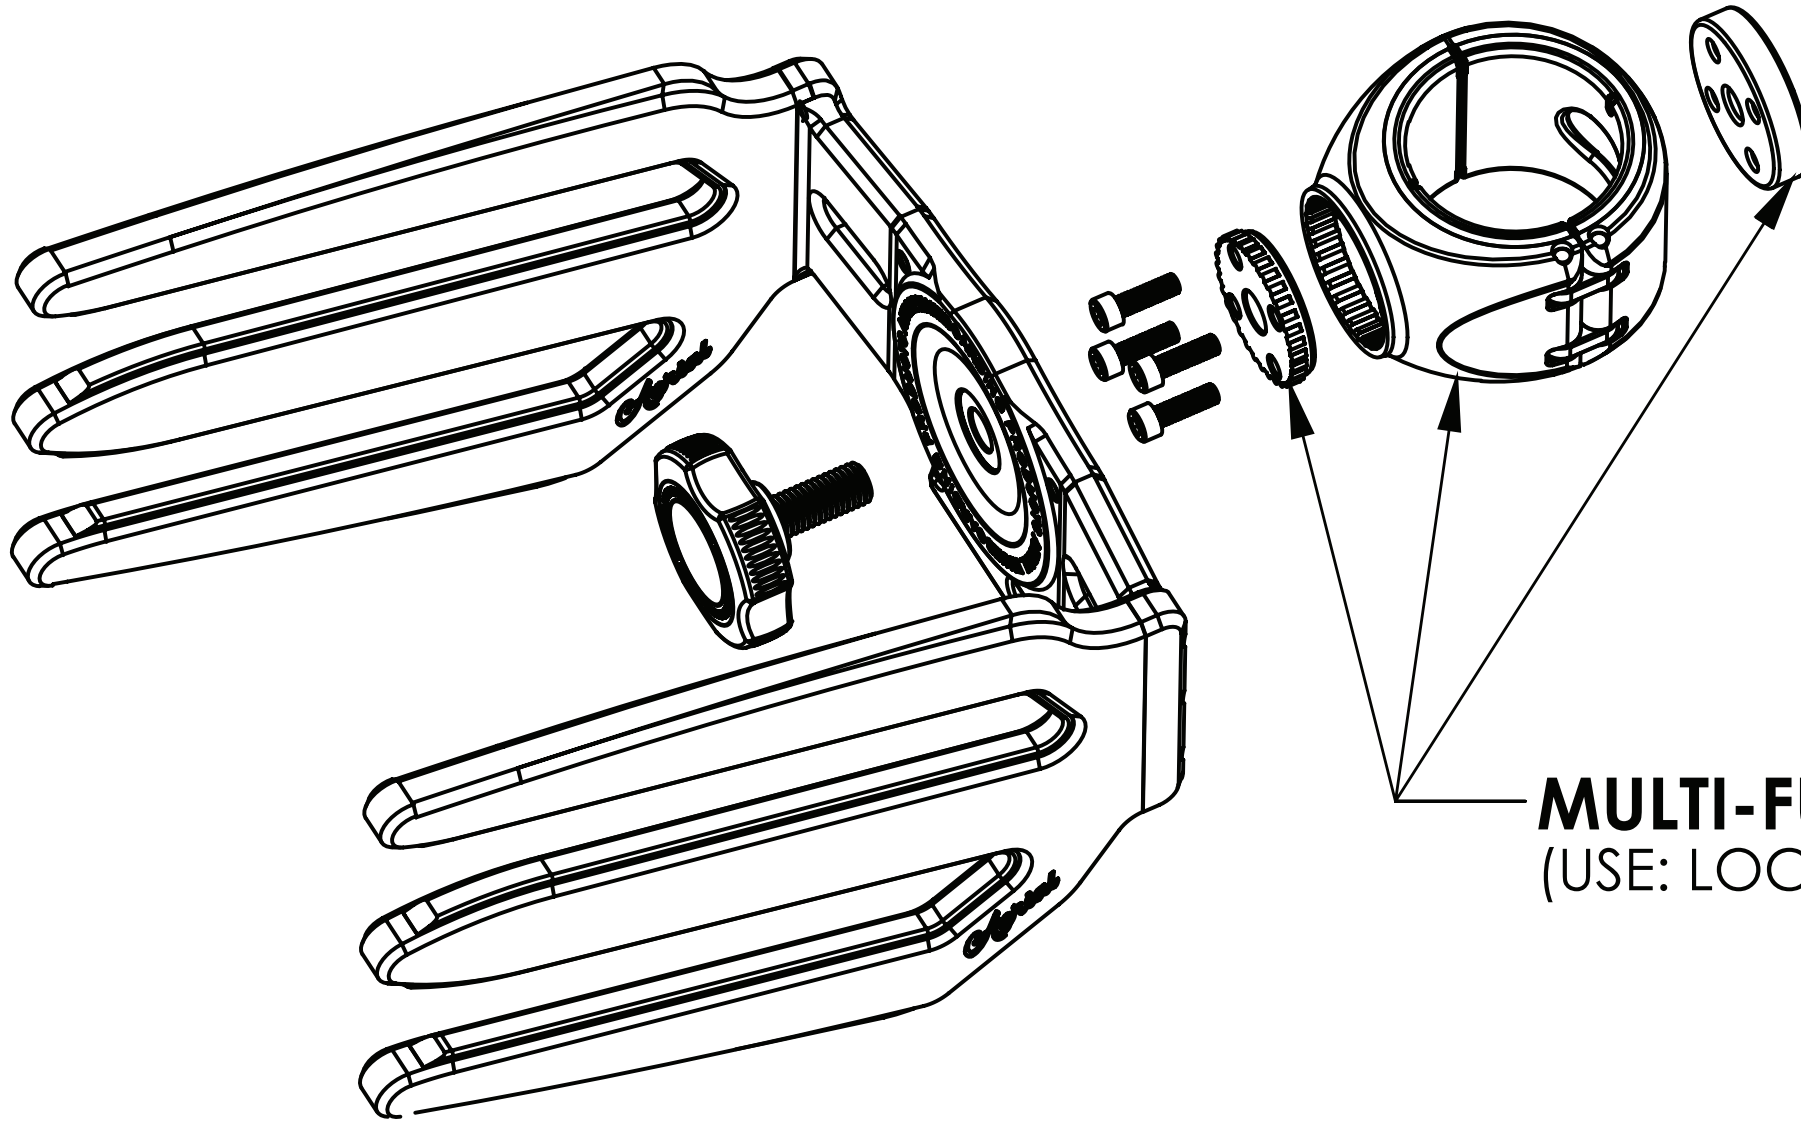

FREERIDE QUICK RELEASE RACKS

MULTI-FUNCTION CLAMP
(USE: LOCATOR PLATE & TAP PLATE)

FREERIDE QUICK RELEASE RACKS

FREERIDE QUICK RELEASE RACKS

TOWER DIRECT
(USE: BOARD RACK SPACER - E)