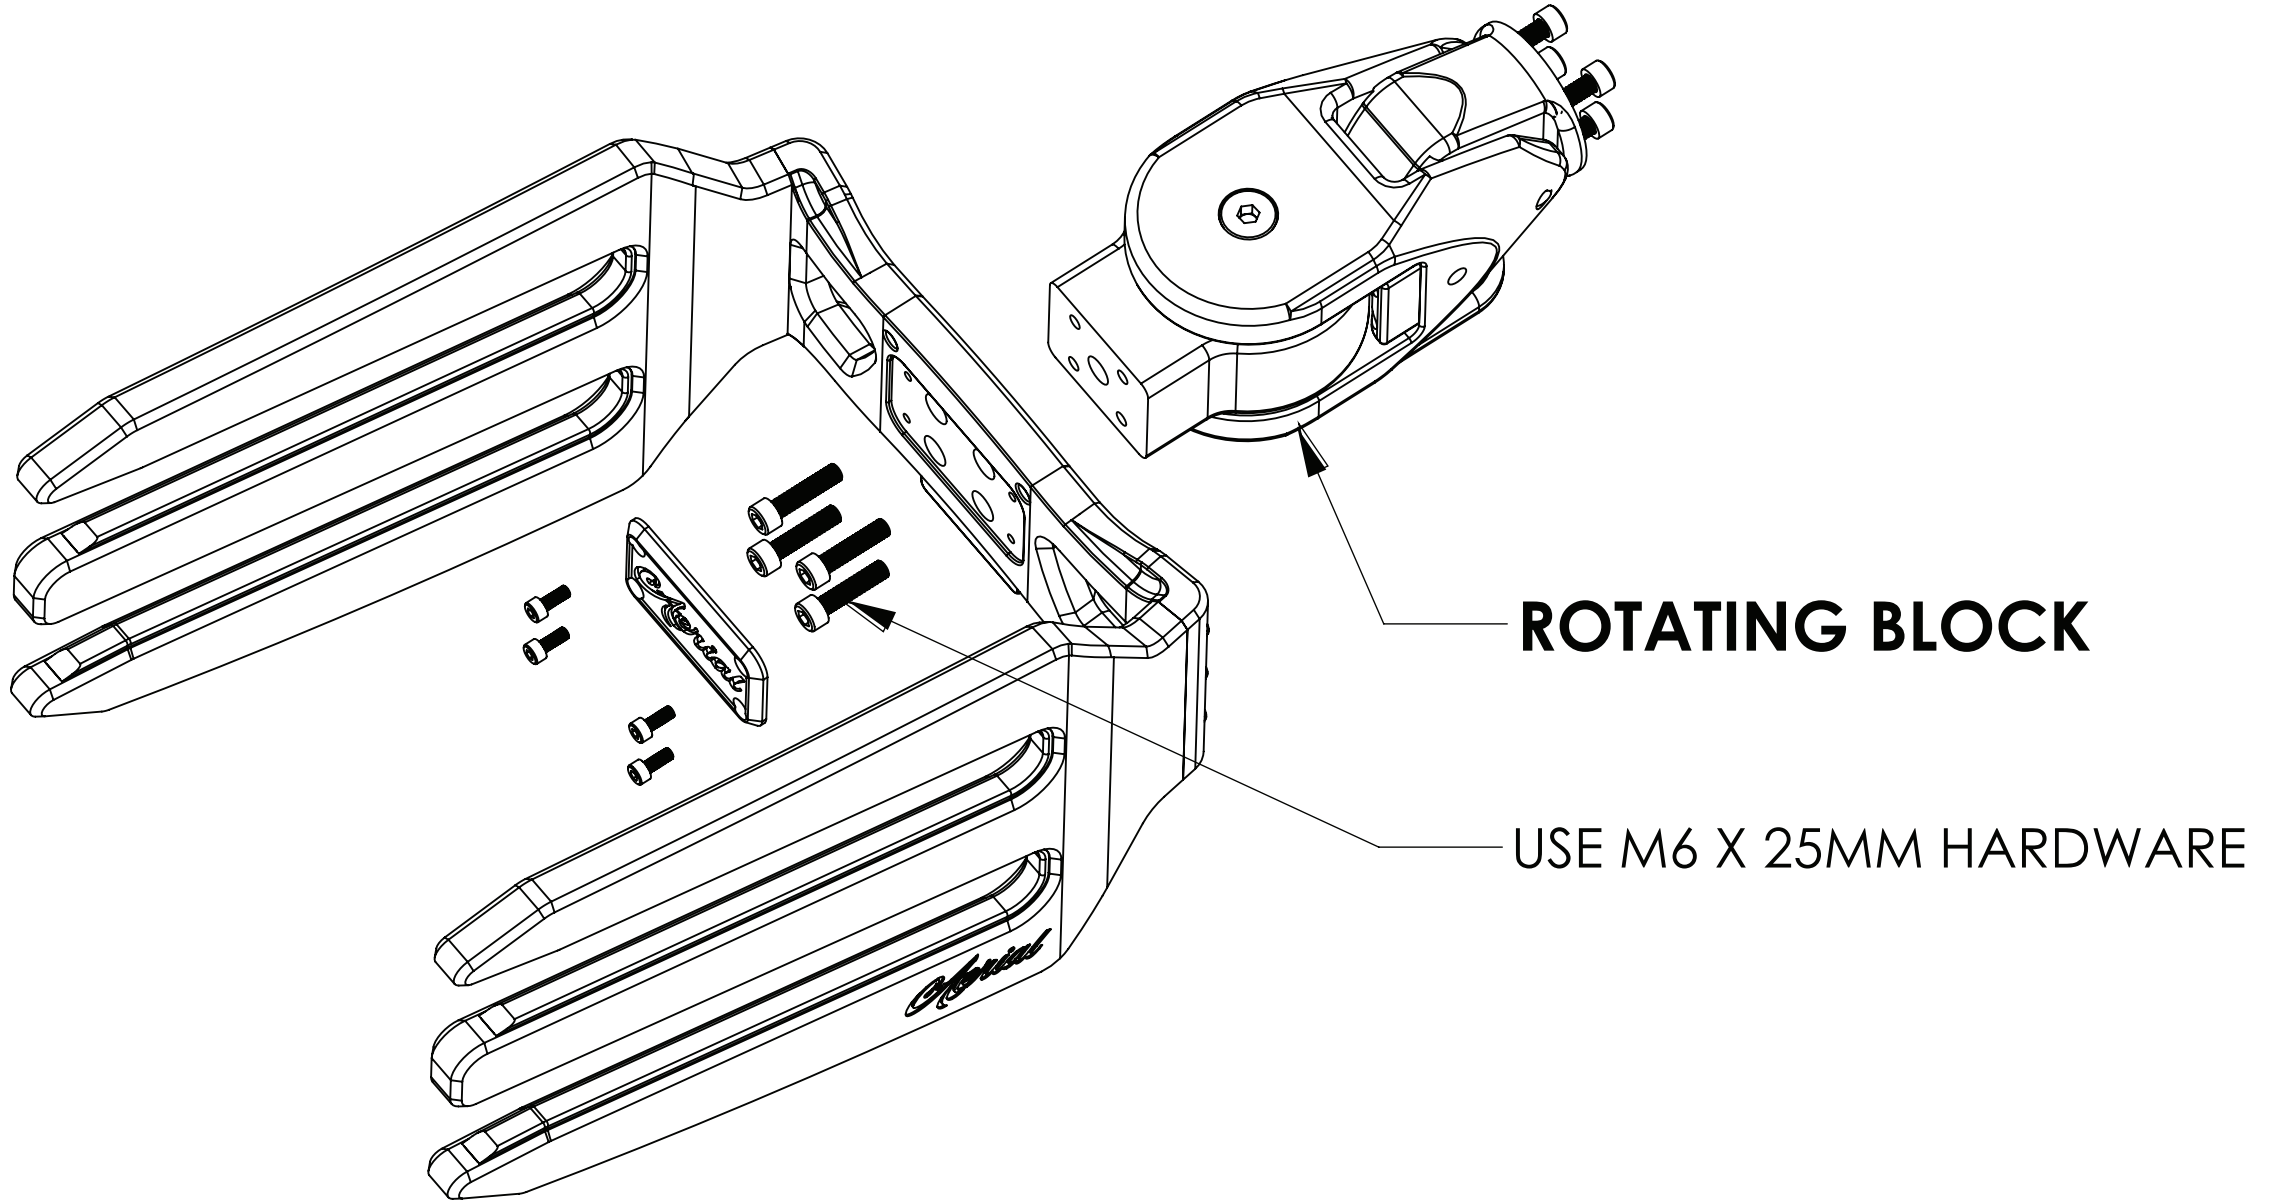

FREERIDE FIXED RACKS

MULTI-FUNCTION CLAMP
(USE: LOCATOR PLATE &
TAP PLATE)

USE M6 X 25MM HARDWARE

FREERIDE FIXED RACKS

FREERIDE FIXED RACKS

TOWER DIRECT
(USE: BOARD RACK SPACER)

USE M6 X 40MM HARDWARE