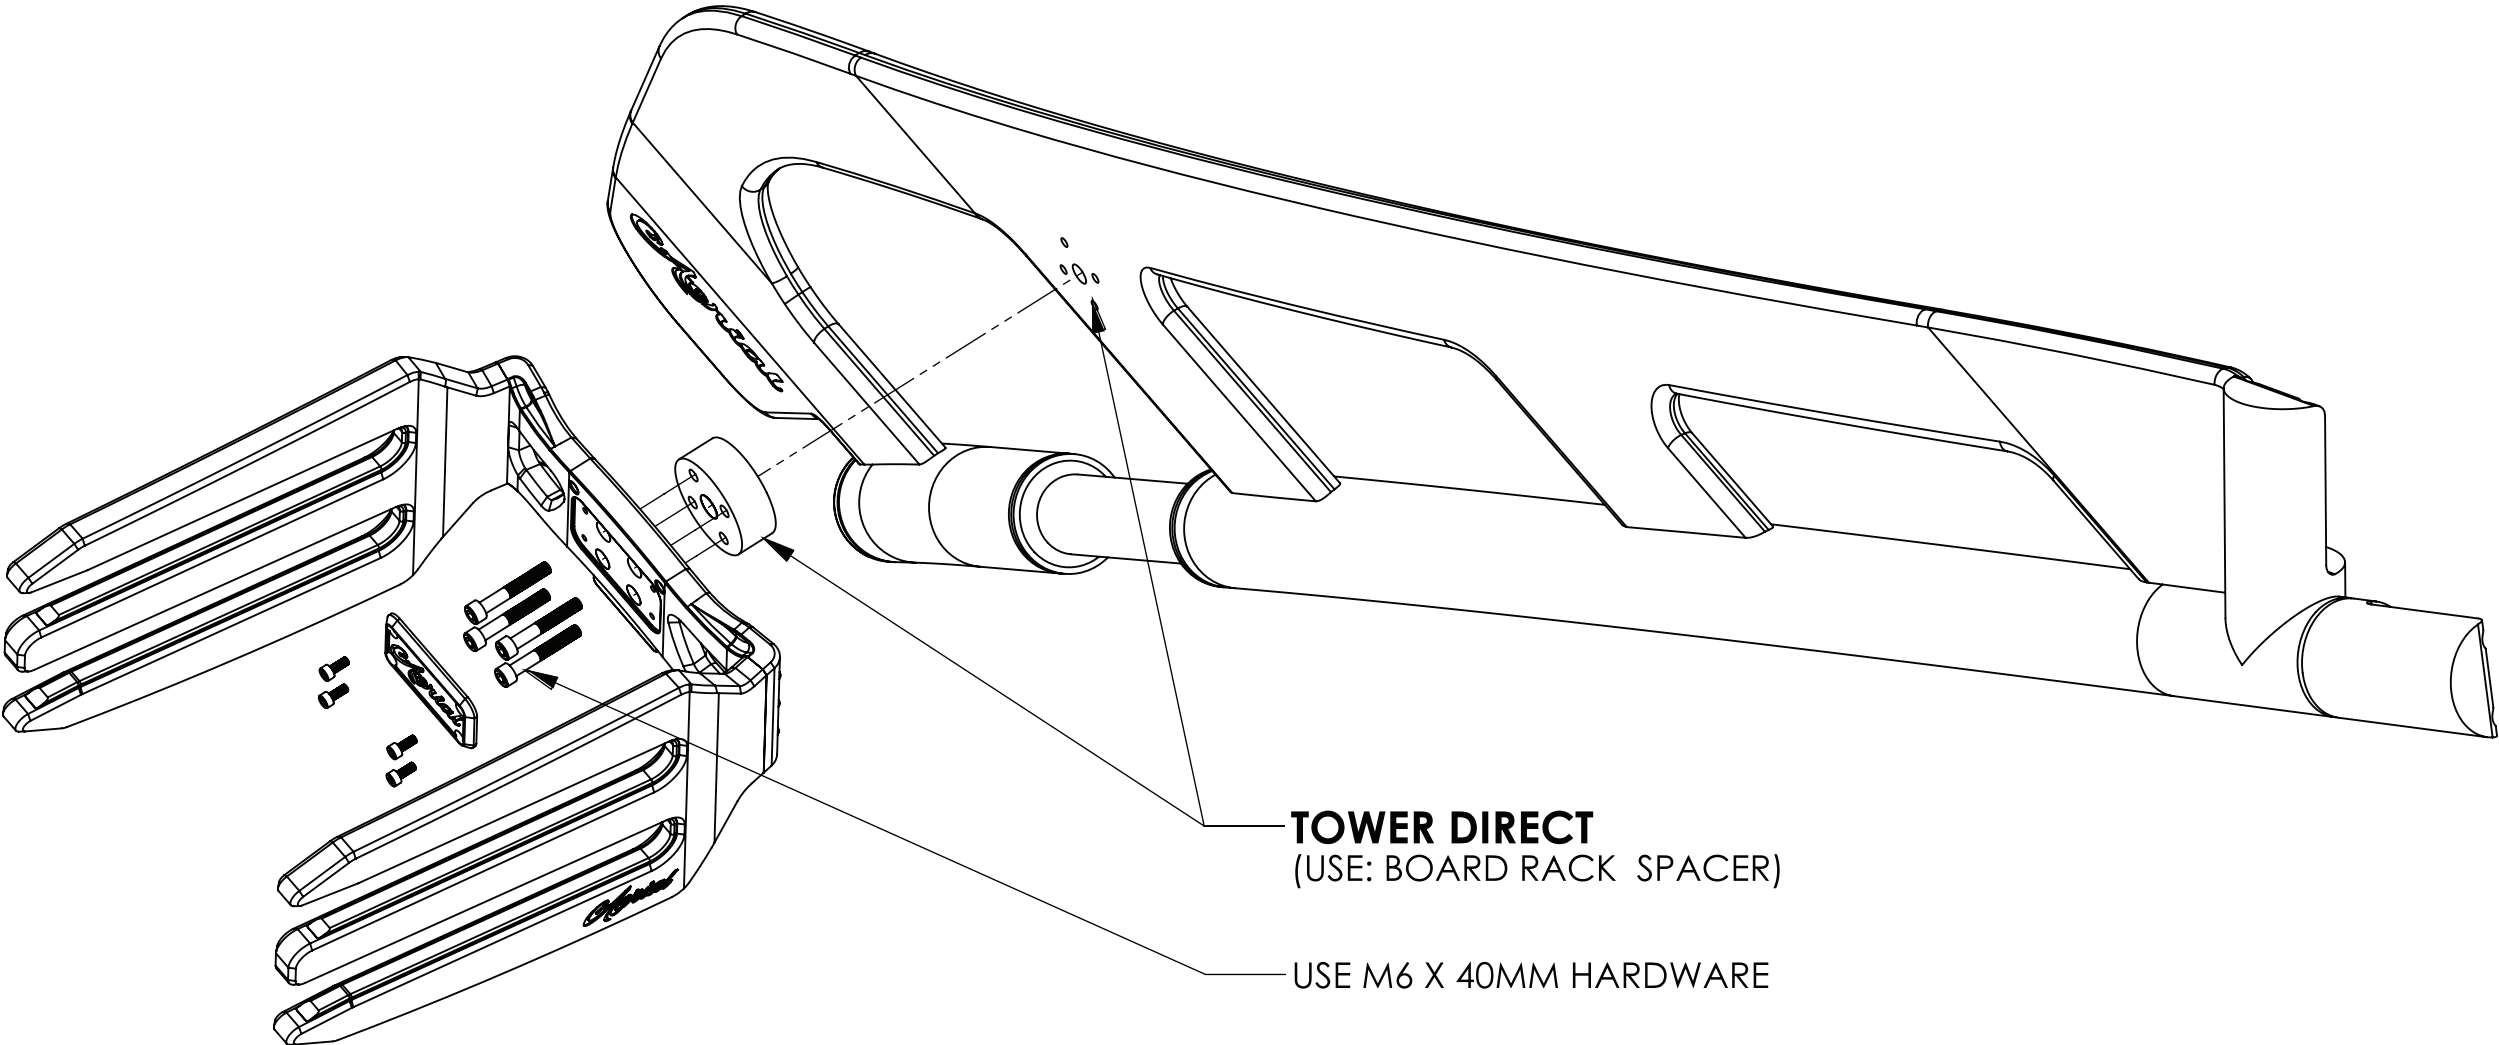

FREERIDE FIXED RACKS

MULTI-FUNCTION CLAMP
(USE: LOCATOR PLATE &
TAP PLATE)

USE M6 X 25MM HARDWARE

FREERIDE FIXED RACKS

FREERIDE FIXED RACKS

TOWER DIRECT
(USE: BOARD RACK SPACER)

USE M6 X 40MM HARDWARE