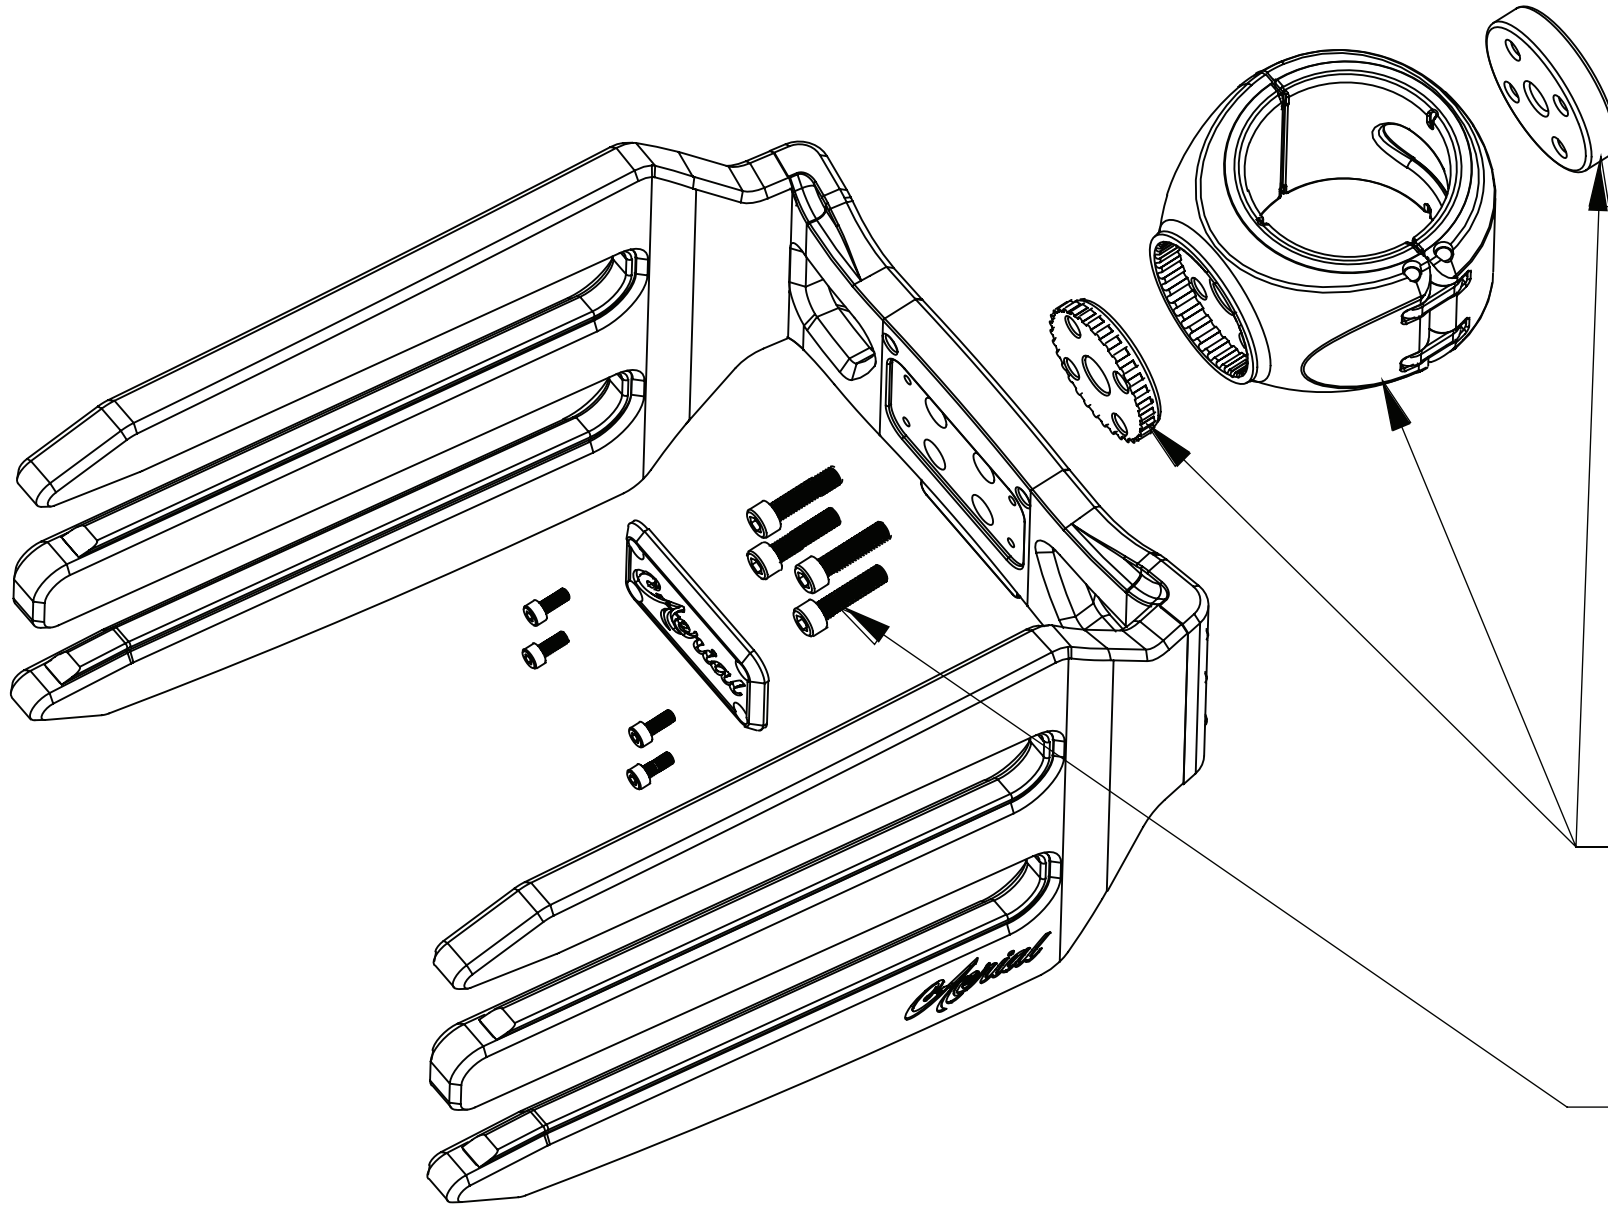

FREERIDE FIXED RACKS

MULTI-FUNCTION CLAMP
(USE: LOCATOR PLATE &
TAP PLATE)

USE M6 X 25MM HARDWARE

FREERIDE FIXED RACKS

FREERIDE FIXED RACKS

TOWER DIRECT
(USE: BOARD RACK SPACER)

USE M6 X 40MM HARDWARE